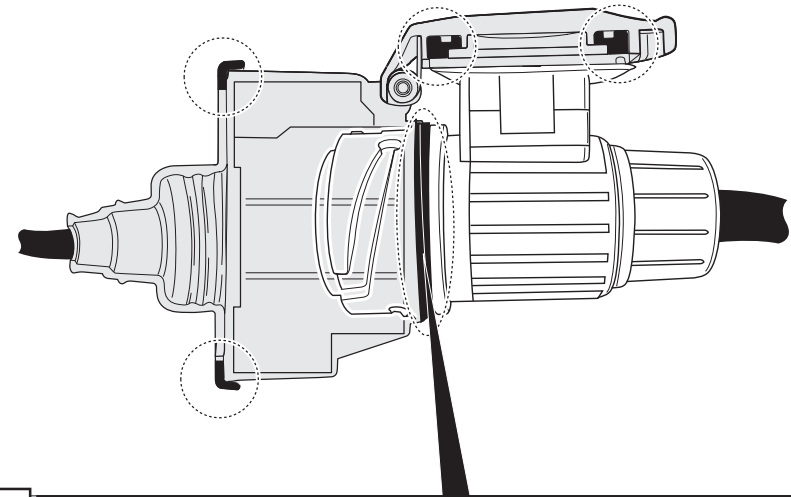

INFO : Ring.