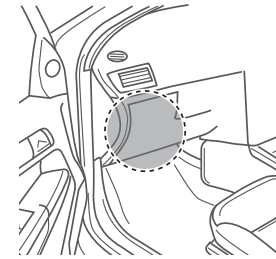

In a coupled trailer with working fog lamp, the fog lamp of the vehicle will be switched off, if applicable.

7-pole wiring-harness kit with a C2 telltale.
A defective indicator light of the car or/and caravan/trailer is stated by a quicker flashing of the other indicator light (Following the European directive 76/756/EEC § 4.5 and StVZO § 54). The functioning of the C2- telltale can be tested by connecting the trailer/caravan (or a test-box) and switching on the indicator lights with a removed indicator light. The other indicator lights will flash quicker. (ATTENTION: a test-box on which only LED's are being used, can not be used in this case).

The wiring kit has a possibility to switch off any Park Distance Control in the case of a coupled trailer.

CHANGING THE FUSE

Insignia SD / HB / ST

Aveo HB / SDN

Cruze HB / NB / SW