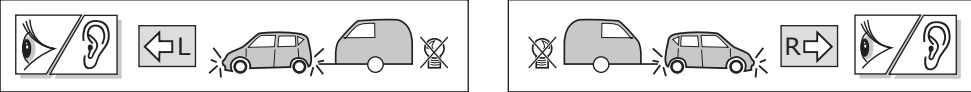

In a coupled trailer with working fog lamp, the fog lamp of the vehicle will be switched off, if applicable.

7-pole wiring-harness kit with a C2 telltale.
A defective indicator light of the car or/and caravan/trailer is stated by a quicker flashing of the other indicator light (Following the European directive 76/756/EEC § 4.5 and StVZO § 54). The functioning of the C2- telltale can be tested by connecting the trailer/caravan (or a test-box) and switching on the indicator lights with a removed indicator light. The other indicator lights will flash quicker. (ATTENTION: a test-box on which only LED's are being used, can not be used in this case).