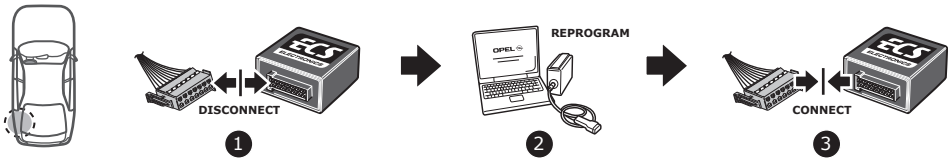

INFO

INFO : Adapt.

INFO

SOCKET CONNECTION

DIN/ISO 11446			1-8								10	11	12	13
	1/L	2	3/31	4/R	5/58-R	6/54	7/58-L	8	9	10	11	12	13	
Pmax	21W	21W		21W	42W	3x21W	42W	21W	180W/15Amp	180W/15Amp				
Colour	Yellow	Blue	White	Green	Brown	Red 1,00 mm ²	Black	Black/ Red	Brown/ White	Red 2,50 mm ²	White	-	White	

In a coupled trailer with working fog lamp, the fog lamp of the vehicle will be switched off, if applicable.

7-pole wiring-harness kit with a C2 telltale.
A defective indicator light of the car or/and caravan/trailer is stated by a quicker flashing of the other indicator light (Following the European directive 76/756/EEC § 4.5 and StVZO § 54). The functioning of the C2- telltale can be tested by connecting the trailer/caravan (or a test-box) and switching on the indicator lights with a removed indicator light. The other indicator lights will flash quicker. (ATTENTION: a test-box on which only LED's are being used, can not be used in this case).