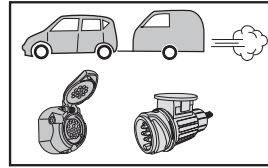

INFO : Ring.