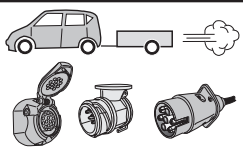

INFO : Adapt.