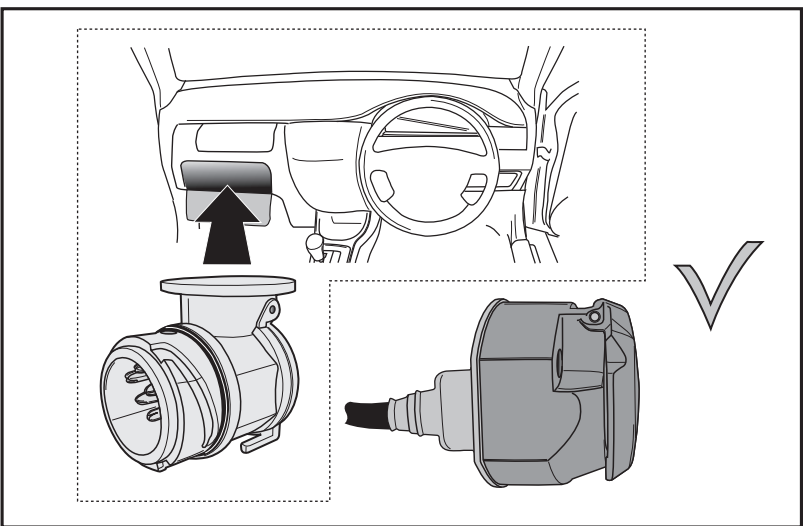

INFO

INFO : Adapt.

INFO

SOCKET CONNECTION

DIN/ISO 11446			1-8								10	11	12	13
	1/L	2	3/31	4/R	5/58-R	6/54	7/58-L	8	9	10	11	12	13	
Pmax	21W	21W		21W	42W	3x21W	42W	21W	180W/15Amp	180W/15Amp				
Colour	Yellow	Blue	White	Green	Brown	Red 1,00 mm ²	Black	Black/ Red	Brown/ White	Red 2,50 mm ²	White	-	White	

In a coupled trailer with working fog lamp, the fog lamp of the vehicle will be switched off, if applicable.

7-pole wiring-harness kit with a C2 telltale.
A defective indicator light of the car or/and caravan/trailer is stated by a quicker flashing of the other indicator light (Following the European directive 76/756/EEC § 4.5 and StVZO § 54). The functioning of the C2- telltale can be tested by connecting the trailer/caravan (or a test-box) and switching on the indicator lights with a removed indicator light. The other indicator lights will flash quicker. (ATTENTION: a test-box on which only LED's are being used, can not be used in this case).