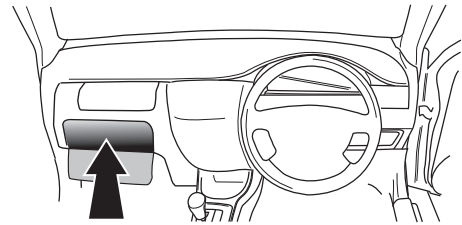

! INFO !

Do not charge the battery of the towing vehicle and/or towed vehicle directly via the socket.

User guide

SPARE PARTS

www.ecs-electronicsuk.co.uk

Partnr.: OP-052-D1U

User Guide

OPEL

In a coupled trailer with working fog lamp, the fog lamp of the vehicle will be switched off, if applicable.

7-pole wiring-harness kit with a C2 telltale.
A defective indicator light of the car or/and caravan/trailer is stated by a quicker flashing of the other indicator light (Following the European directive 76/756/EEC § 4.5 and StVZO § 54). The functioning of the C2- telltale can be tested by connecting the trailer/caravan (or a test-box) and switching on the indicator lights with a removed indicator light. The other indicator lights will flash quicker. (ATTENTION: a test-box on which only LED's are being used, can not be used in this case).