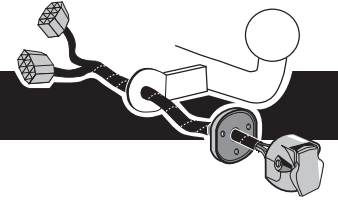

! INFO !

Do not charge the battery of the towing vehicle and/or towed vehicle directly via the socket.

User guide

SPARE PARTS

www.ecs-electronicsuk.co.uk

Partnr.: OP-052-D1U

User Guide

OPEL

In a coupled trailer with working fog lamp, the fog lamp of the vehicle will be switched off, if applicable.

7-pole wiring-harness kit with a C2 telltale.
A defective indicator light of the car or/and caravan/trailer is stated by a quicker flashing of the other indicator light (Following the European directive 76/756/EEC § 4.5 and StVZO § 54). The functioning of the C2- telltale can be tested by connecting the trailer/caravan (or a test-box) and switching on the indicator lights with a removed indicator light. The other indicator lights will flash quicker. (ATTENTION: a test-box on which only LED's are being used, can not be used in this case).