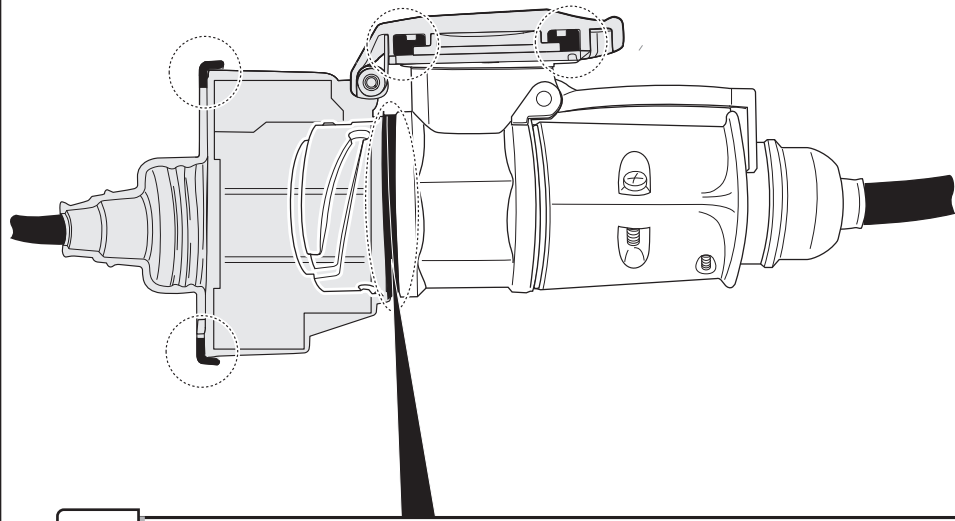

INFO : Adapt.