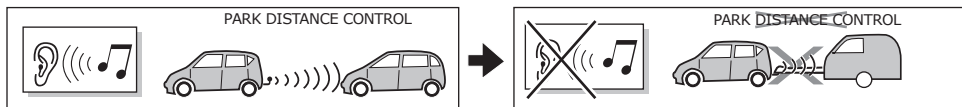

INFO

INFO : Adapt.

INFO

SOCKET CONNECTION

DIN/ISO 11446			1-8								10	11	12	13
	1/L	2	3/31	4/R	5/58-R	6/54	7/58-L	8	9	10	11	12	13	
Pmax	21W	21W		21W	42W	3x21W	42W	21W	180W/15Amp	180W/15Amp				
Colour	Yellow	Blue	White	Green	Brown	Red 1,00 mm ²	Black	Black/ Red	Brown/ White	Red 2,50 mm ²	White	-	White	

In a coupled trailer with working fog lamp, the fog lamp of the vehicle will be switched off, if applicable.

7-pole wiring-harness kit with a C2 telltale.
A defective indicator light of the car or/and caravan/trailer is stated by a quicker flashing of the other indicator light (Following the European directive 76/756/EEC § 4.5 and StVZO § 54). The functioning of the C2- telltale can be tested by connecting the trailer/caravan (or a test-box) and switching on the indicator lights with a removed indicator light. The other indicator lights will flash quicker. (ATTENTION: a test-box on which only LED's are being used, can not be used in this case).