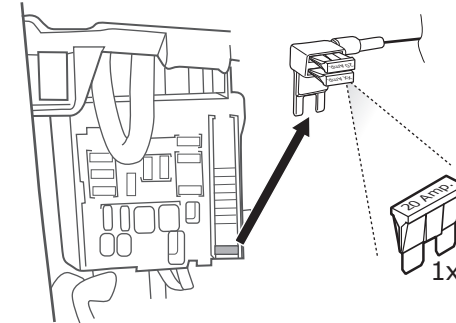

In a coupled trailer with working fog lamp, the fog lamp of the vehicle will be switched off, if applicable.

7-pole wiring-harness kit with a C2 telltale.
A defective indicator light of the car or/and caravan/trailer is stated by a quicker flashing of the other indicator light (Following the European directive 76/756/EEC § 4.5 and StVZO § 54). The functioning of the C2- telltale can be tested by connecting the trailer/caravan (or a test-box) and switching on the indicator lights with a removed indicator light. The other indicator lights will flash quicker. (ATTENTION: a test-box on which only LED's are being used, can not be used in this case).

The wiring kit has a possibility to switch off any Park Distance Control in the case of a coupled trailer.

CHANGING THE FUSE

Insignia SD / HB / ST

Aveo HB / SDN

Cruze HB / NB / SW