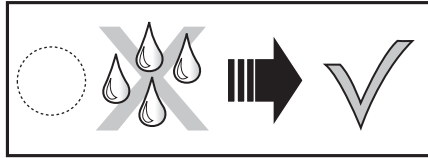

INFO : Adapt.