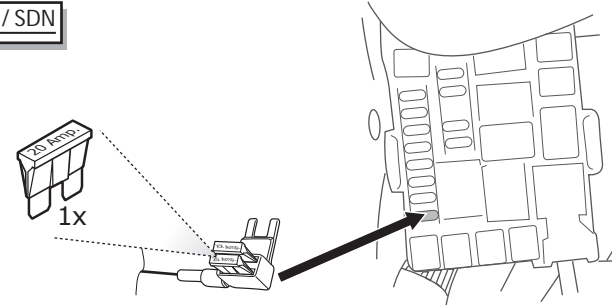

In a coupled trailer with working fog lamp, the fog lamp of the vehicle will be switched off, if applicable.

7-pole wiring-harness kit with a C2 telltale.
A defective indicator light of the car or/and caravan/trailer is stated by a quicker flashing of the other indicator light (Following the European directive 76/756/EEC § 4.5 and StVZO § 54). The functioning of the C2- telltale can be tested by connecting the trailer/caravan (or a test-box) and switching on the indicator lights with a removed indicator light. The other indicator lights will flash quicker. (ATTENTION: a test-box on which only LED's are being used, can not be used in this case).

The wiring kit has a possibility to switch off any Park Distance Control in the case of a coupled trailer.

CHANGING THE FUSE

Insignia SD / HB / ST

Aveo HB / SDN

Cruze HB / NB / SW