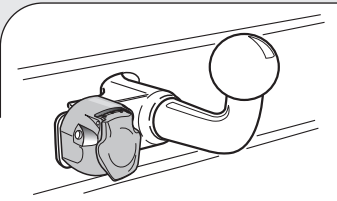

INFO : Adapt.